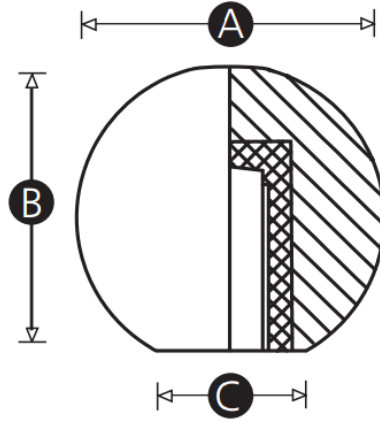

## G17BFPK Female Ball Knob (Brass Thread)

### Material

- Body: Duroplast, black, gloss finish
- Thread: Brass

Part No.	A	B	C	Thread Size
G17BFPK-587W	25	23	14	M6
G17BFPK-589T				M8
G17BFPK-600P	32	30	15	M6
G17BFPK-602X				M8
G17BFPK-598W				M10
G17BFPK-624X	38	36	17	M8
G17BFPK-619P				M10
G17BFPK-2284X	44	43	13	M10
G17BFPK-639R				M12
G17BFPK-3562P	51	49	20	M12